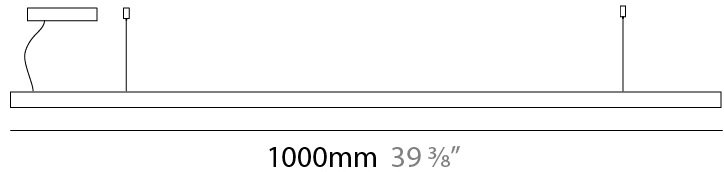

PROJECT
TYPE
SPECIFIER
QUANTITY
DATE

LED28 SUSPENSION

D71008-

base number
Color   Finish
Temperature   Options

1. To build a product code in our configurator select the specify button on the base model # product page
2. To build a manual product code on this datasheet choose from the options listed below in blue font and add the suffix to the base model #

GENERAL

Series: Woodlin
Subseries: LED28
Brand: Tunto
Division: Design
Mounting Type: Suspension
Mounting Location: Ceiling
Subcategory: Profile

PHYSICAL

Shape: Rectangle
Length (mm): 1000
Length (in): 39 ³/₈"
Width (mm): 28
Width (in): 1 ¹/₈"
Height (mm): 28
Height (in): 1 ¹/₈"
Max. Overall Height (mm): 2028
Max. Overall Height (in): 79 ¹³/₁₆"
Light Distribution: Direct
Diffuser: Opal
Fixture Finish: [WAL / ASH / OAK / BLK / WHI](#)
Fixture Material: Wood
Cable Details: 2000mm / 78 3/4"

ELECTRICAL

Lamp Type: LED
Input Wattage (W): 21
Total Output Wattage (W): 19
Dimming: Tri-Mode (Non-Dimming and Phase Dimming (120Vac only) and 0-10V Dimming)
Driver Included: Yes
Driver Location: Integrated
Driver Type: Constant Current - Universal
Driver Class: Class 2
Input Voltage (V): 120 - 277
Constant Current (MA): 700

LED

Color Temperature (°K): [2700 / 3000 / 4000](#)
Max. Delivered Lumen (lm): 1200
CRI: >93 CRI
Lamp Life (hrs): 50000

OPTICAL

RATINGS AND CERTIFICATIONS

Certified By: Certified for North American Standards
IP rating: IP20

28mm 1 ¹/₈"

Direct